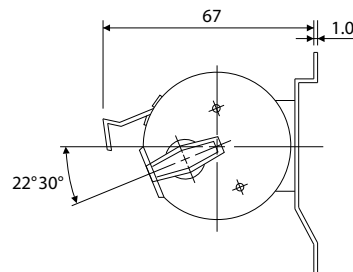

■ SPECIFICATIONS

Display	6.0 x 3.5mm (White on Black Background)
Reset	Manual (knob)
Input/Count Method	Hand actuated (count lever pushing)
Operating Temperature	-5°C - +40°C (Non-Freezing)
Operating Humidity	85%RH maximum (Non-Condensing)

DIMENSIONS

H-102

H-102B

H-102M - □

Model	Dimensions	
	A	B
H-102M-2	62.5	52.5
H-102M-3	91.0	81.0
H-102M-4	121.0	111.0
H-102M-5	150.0	140.0
H-102M-6	180.5	170.5
H-102M-7	210.0	200.0
H-102M-8	239.5	229.5
H-102M-9	269.0	259.0
H-102M-10	298.5	288.5