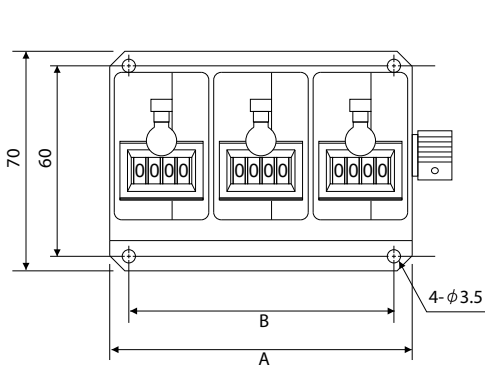

■ SPECIFICATIONS

Display	6.0 x 3.5mm (White on Black Background)
Reset	Manual (knob)
Input/Count Method	Hand actuated (count lever pushing)
Operating Temperature	-5°C - +40°C (Non-Freezing)
Operating Humidity	85%RH maximum (Non-Condensing)

DIMENSIONS

H-102

H-102B

H-102M - □

Model	Dimensions	
	A	B
H-102M-2	62.5	52.5
H-102M-3	91.0	81.0
H-102M-4	121.0	111.0
H-102M-5	150.0	140.0
H-102M-6	180.5	170.5
H-102M-7	210.0	200.0
H-102M-8	239.5	229.5
H-102M-9	269.0	259.0
H-102M-10	298.5	288.5