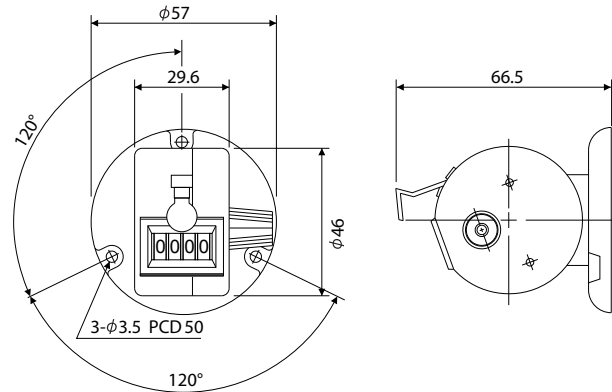

■ SPECIFICATIONS

Display	6.0 x 3.5mm (White on Black Background)
Reset	Manual (knob)
Input/Count Method	Hand actuated (count lever pushing)
Operating Temperature	-5°C - +40°C (Non-Freezing)
Operating Humidity	85%RH maximum (Non-Condensing)

DIMENSIONS

H-102

H-102B

H-102M - □

Model	Dimensions	
	A	B
H-102M-2	62.5	52.5
H-102M-3	91.0	81.0
H-102M-4	121.0	111.0
H-102M-5	150.0	140.0
H-102M-6	180.5	170.5
H-102M-7	210.0	200.0
H-102M-8	239.5	229.5
H-102M-9	269.0	259.0
H-102M-10	298.5	288.5