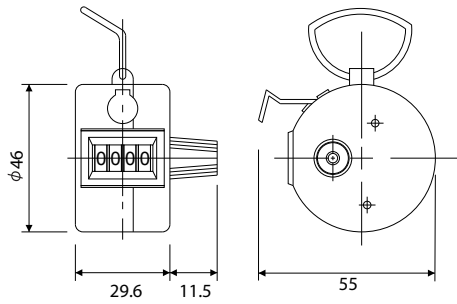

H-102 SERIES

TALLY COUNTERS

H-102

H-102B

H-102M-6

- **HAND ACTUATED TALLY COUNTER**
- **4 DIGITS DISPLAY**
- **KNOB TYPE RESET**
- **DURABLE CHROME PLATED STEEL CASE**
- **HAND, DESK, MULTIPLE TYPES (2-10)**
- **IDEAL FOR TRAFFIC SURVEYING, HUMAN TRAFFIC SURVEY, ATTENDANCE CHECK, PASSENGER CHECK, RELIGIOUS PURPOSES, LABORATORY PURPOSES**

■ MODEL SELECTION

MODEL	DIGITS	MOUNTING	NO.OF UNITS	WEIGHT
H-102	4	HAND	1	61 grams
H-102B		DESK	1	68 grams
H-102M-2			2	157 grams
H-102M-3			3	236 grams
H-102M-4			4	314 grams
H-102M-5			5	392 grams
H-102M-6			6	472 grams
H-102M-7			7	550 grams
H-102M-8			8	628 grams
H-102M-9			9	707 grams
H-102M-10	10	785 grams		

■ SPECIFICATIONS

Display	6.0 x 3.5mm (White on Black Background)
Reset	Manual (knob)
Input/Count Method	Hand actuated (count lever pushing)
Operating Temperature	-5°C - +40°C (Non-Freezing)
Operating Humidity	85%RH maximum (Non-Condensing)

DIMENSIONS

H-102

H-102B

H-102M - □

Model	Dimensions	
	A	B
H-102M-2	62.5	52.5
H-102M-3	91.0	81.0
H-102M-4	121.0	111.0
H-102M-5	150.0	140.0
H-102M-6	180.5	170.5
H-102M-7	210.0	200.0
H-102M-8	239.5	229.5
H-102M-9	269.0	259.0
H-102M-10	298.5	288.5